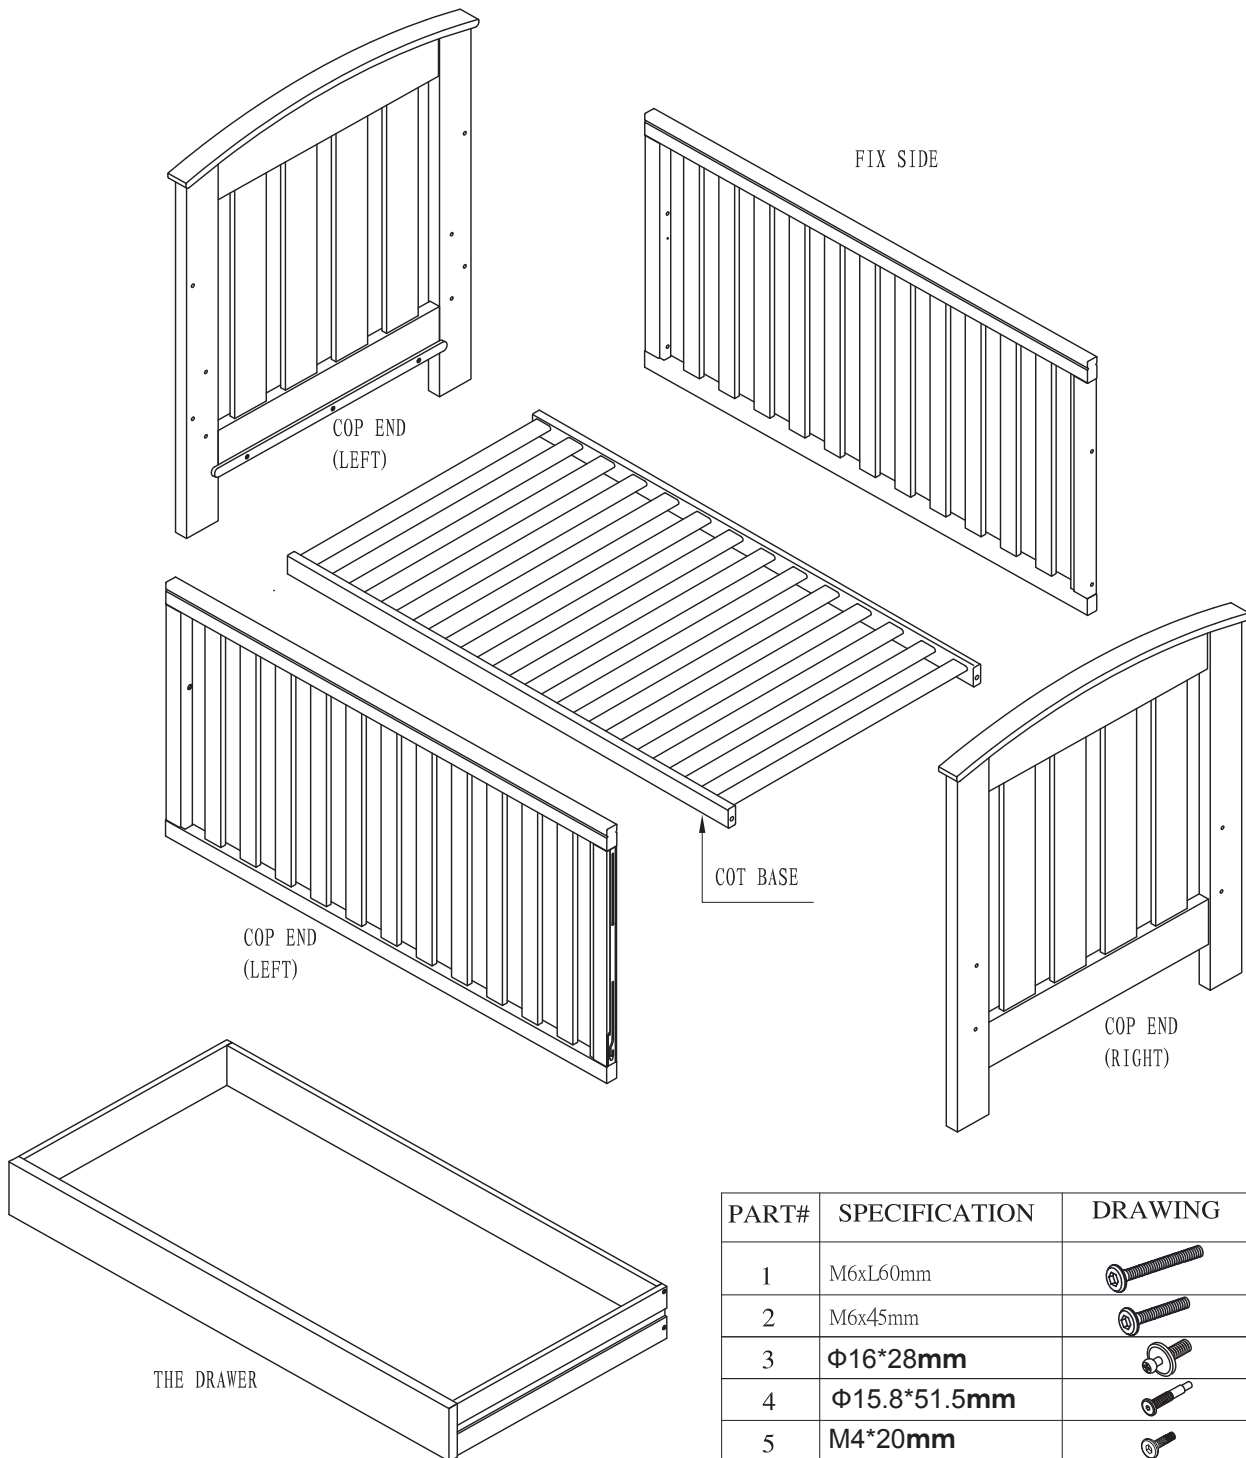

PARTS LIST

PART#	SPECIFICATION	DRAWING	QTY
1	M6xL60mm		4
2	M6x45mm		4
3	Φ16*28mm		4
4	Φ15.8*51.5mm		2
5	M4*20mm		4
6	M4*20mm		4
7	Φ8*4*30mm		4
8	M6*40mm		8
9	Φ14.5*11.5mm		8
10	M4		2