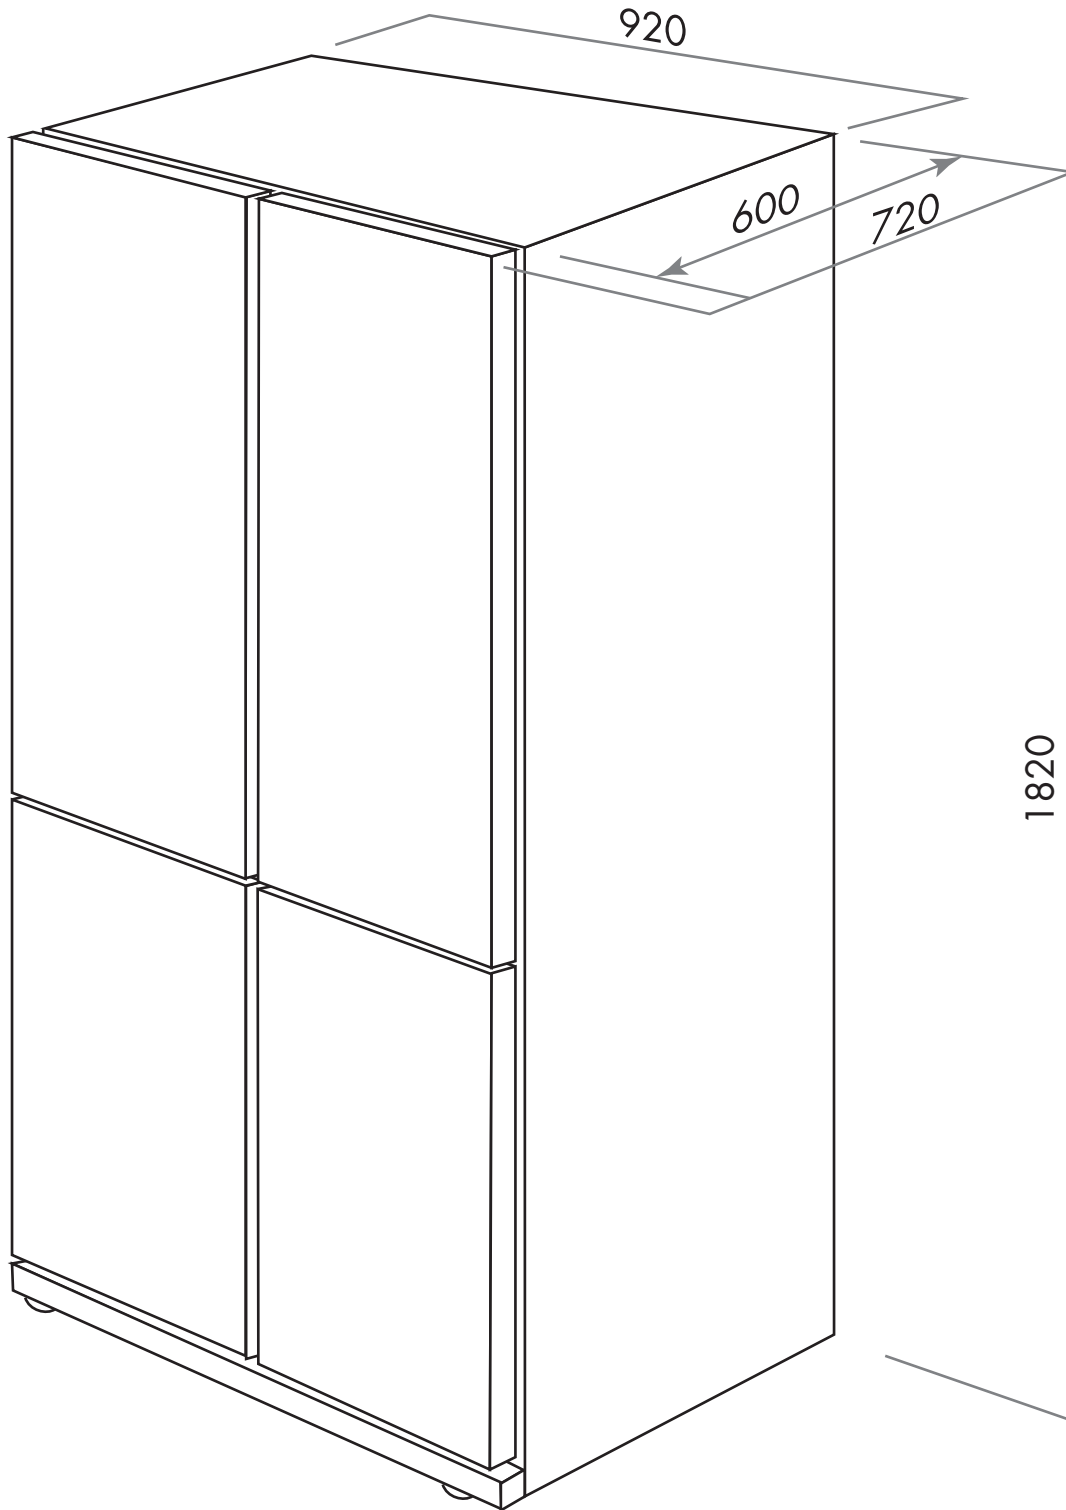

FQ60XPA

smeg four-door refrigerator

volume

freezer 189 litres

refrigerator 394 litres

total 583 litres

size 920mmW x 765mmD (including handle) x 1825mmH

shelving spill proof, safety glass

freezer one shelf + four storage compartments + two-drawer ice compartment

refrigerator three + four storage compartments

doors eight refrigerator (including two covered dairy compartments)

weight 135kg

features extra-fresh blue light area
interior lighting in refrigerator

right-hand freezer zone can be converted to refrigerator (-24 to +10°C) (97 litres capacity)

gas type R600a (68kg)

energy consumption 584 kWh/year (A+)

mechanical icemaker

separate cooling systems

43 dBA

bacteria suppression system

'holiday' and ECO functions

adjustable feet

package dimensions 990W x 775D x 1890H

FQ60XPA

smeg four-door refrigerator

PLEASE NOTE: drawings are not to scale. They are to assist only.